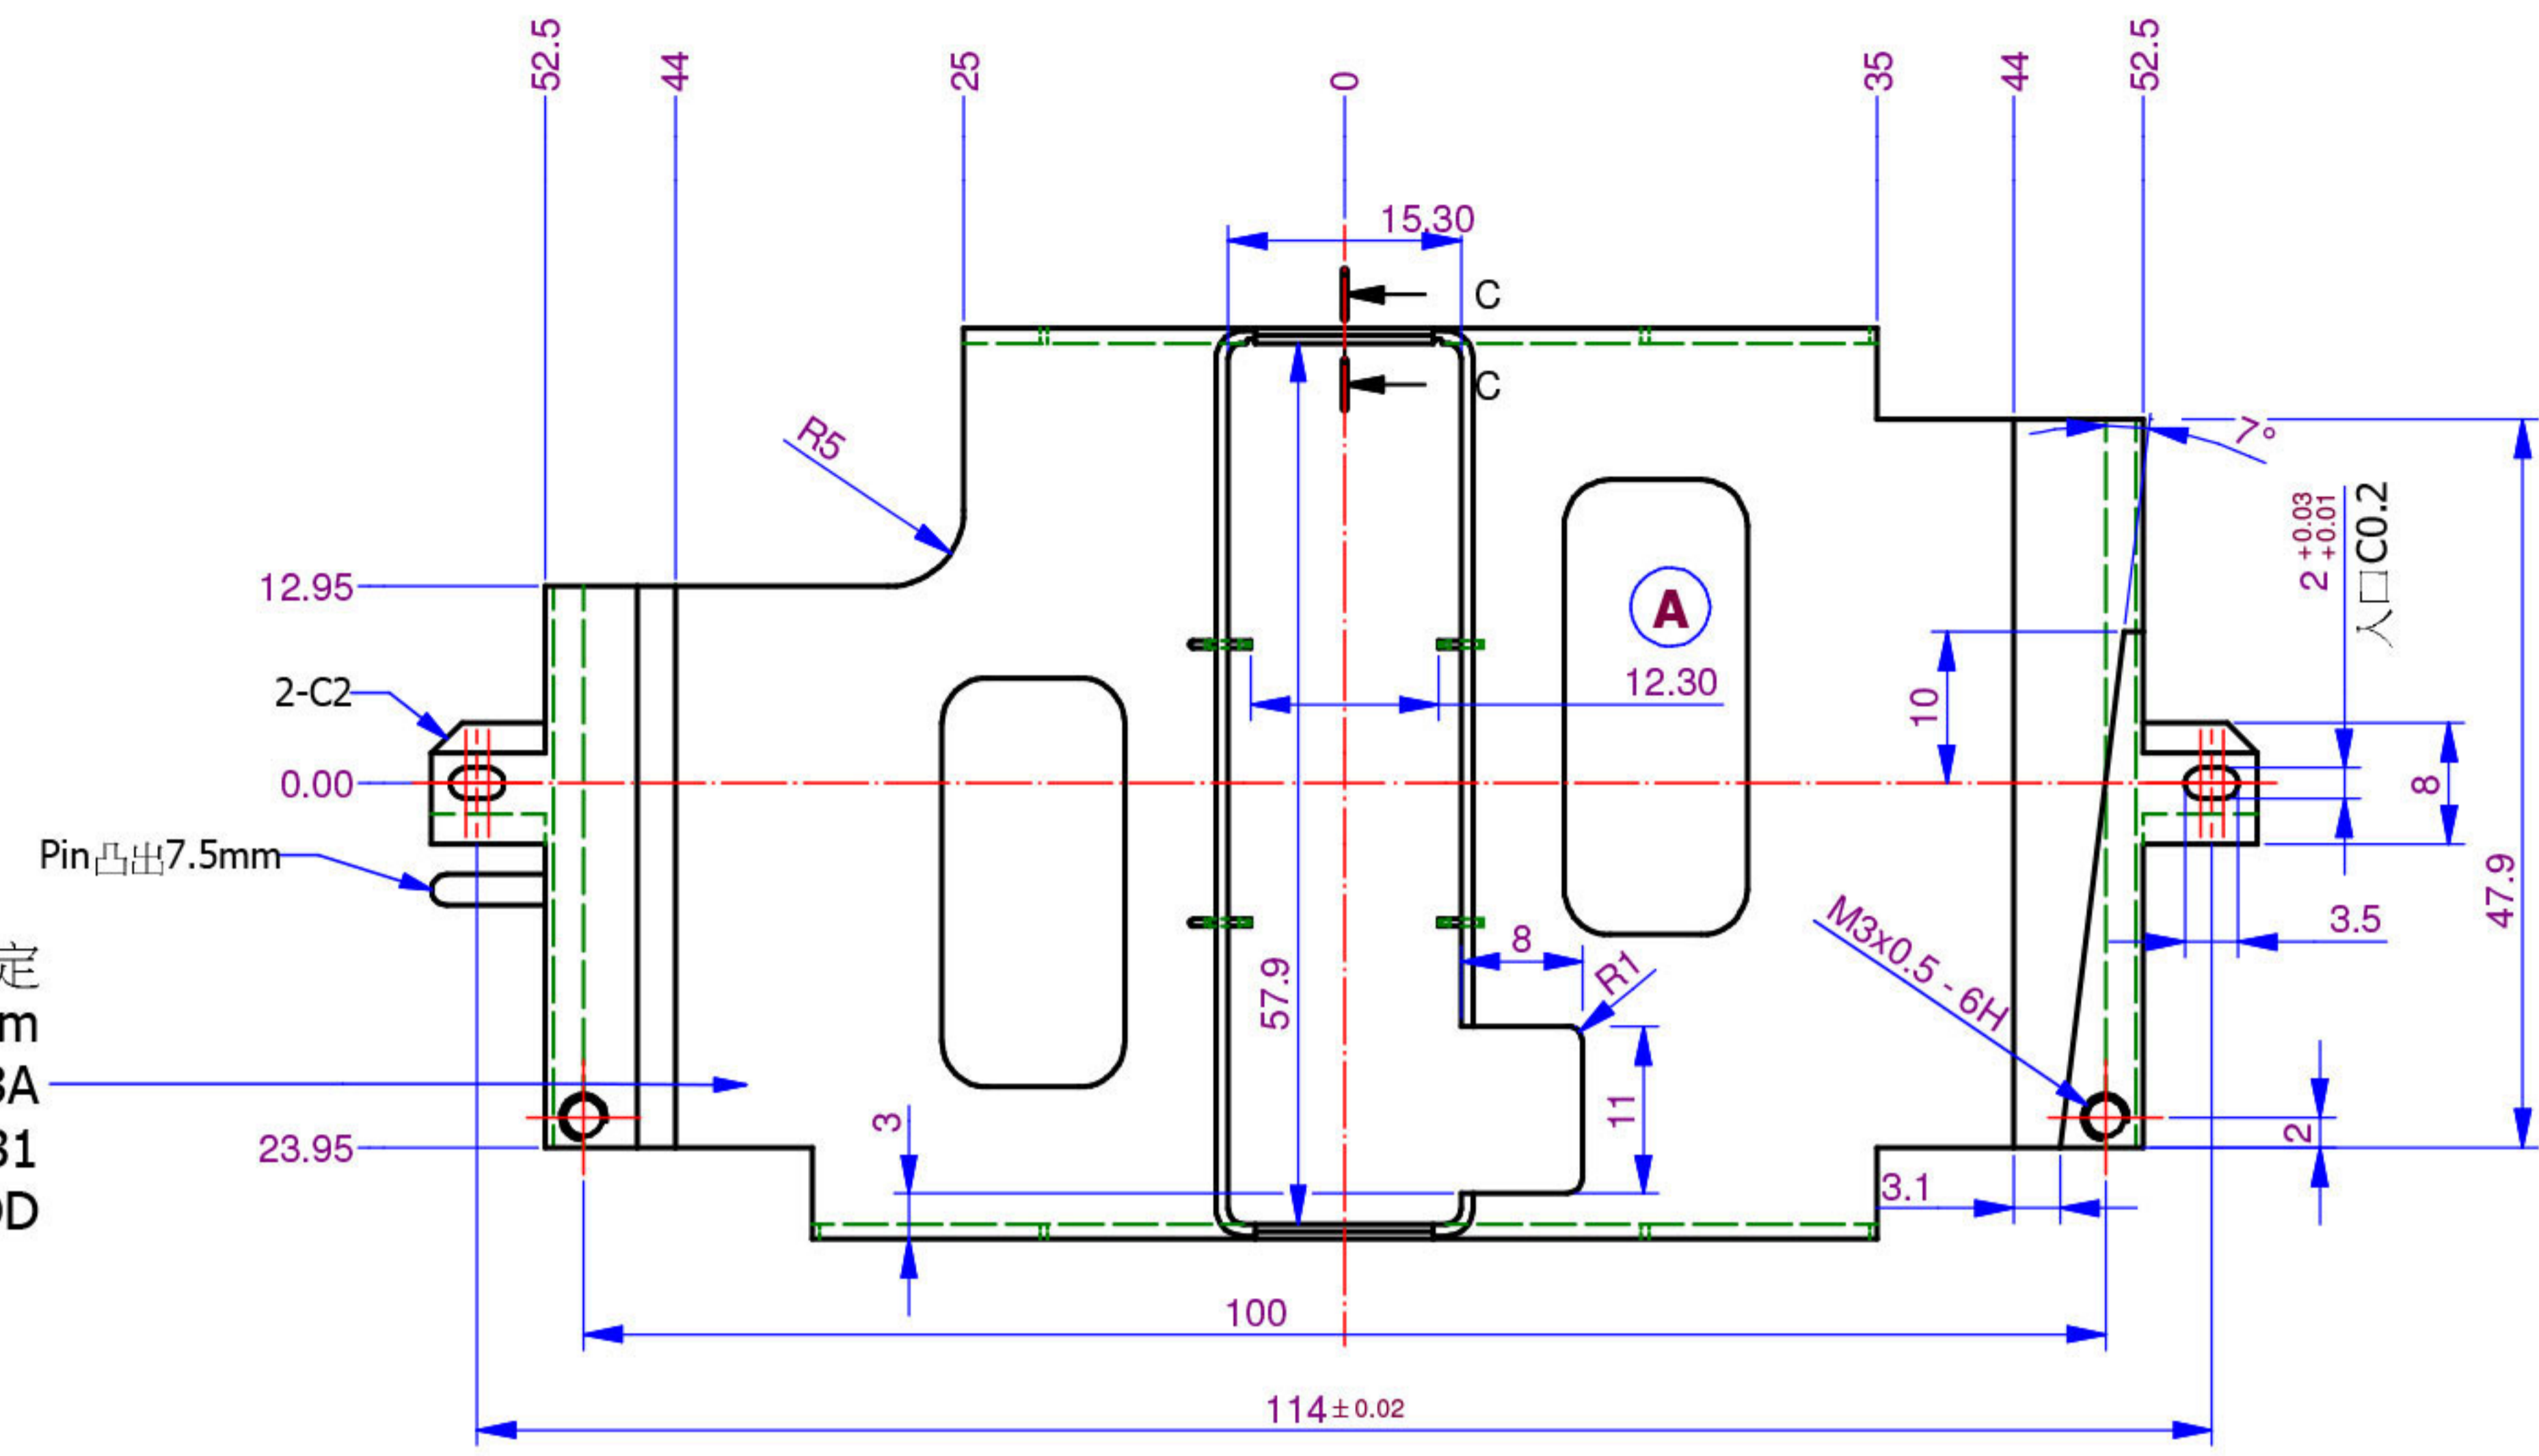

刻字指定
 132FBGA_12.0X18.0mm
 132MBW073A
 P1000-1031
 YYYY.MM.DD

The symbols A B ... Z are used for IQC only.