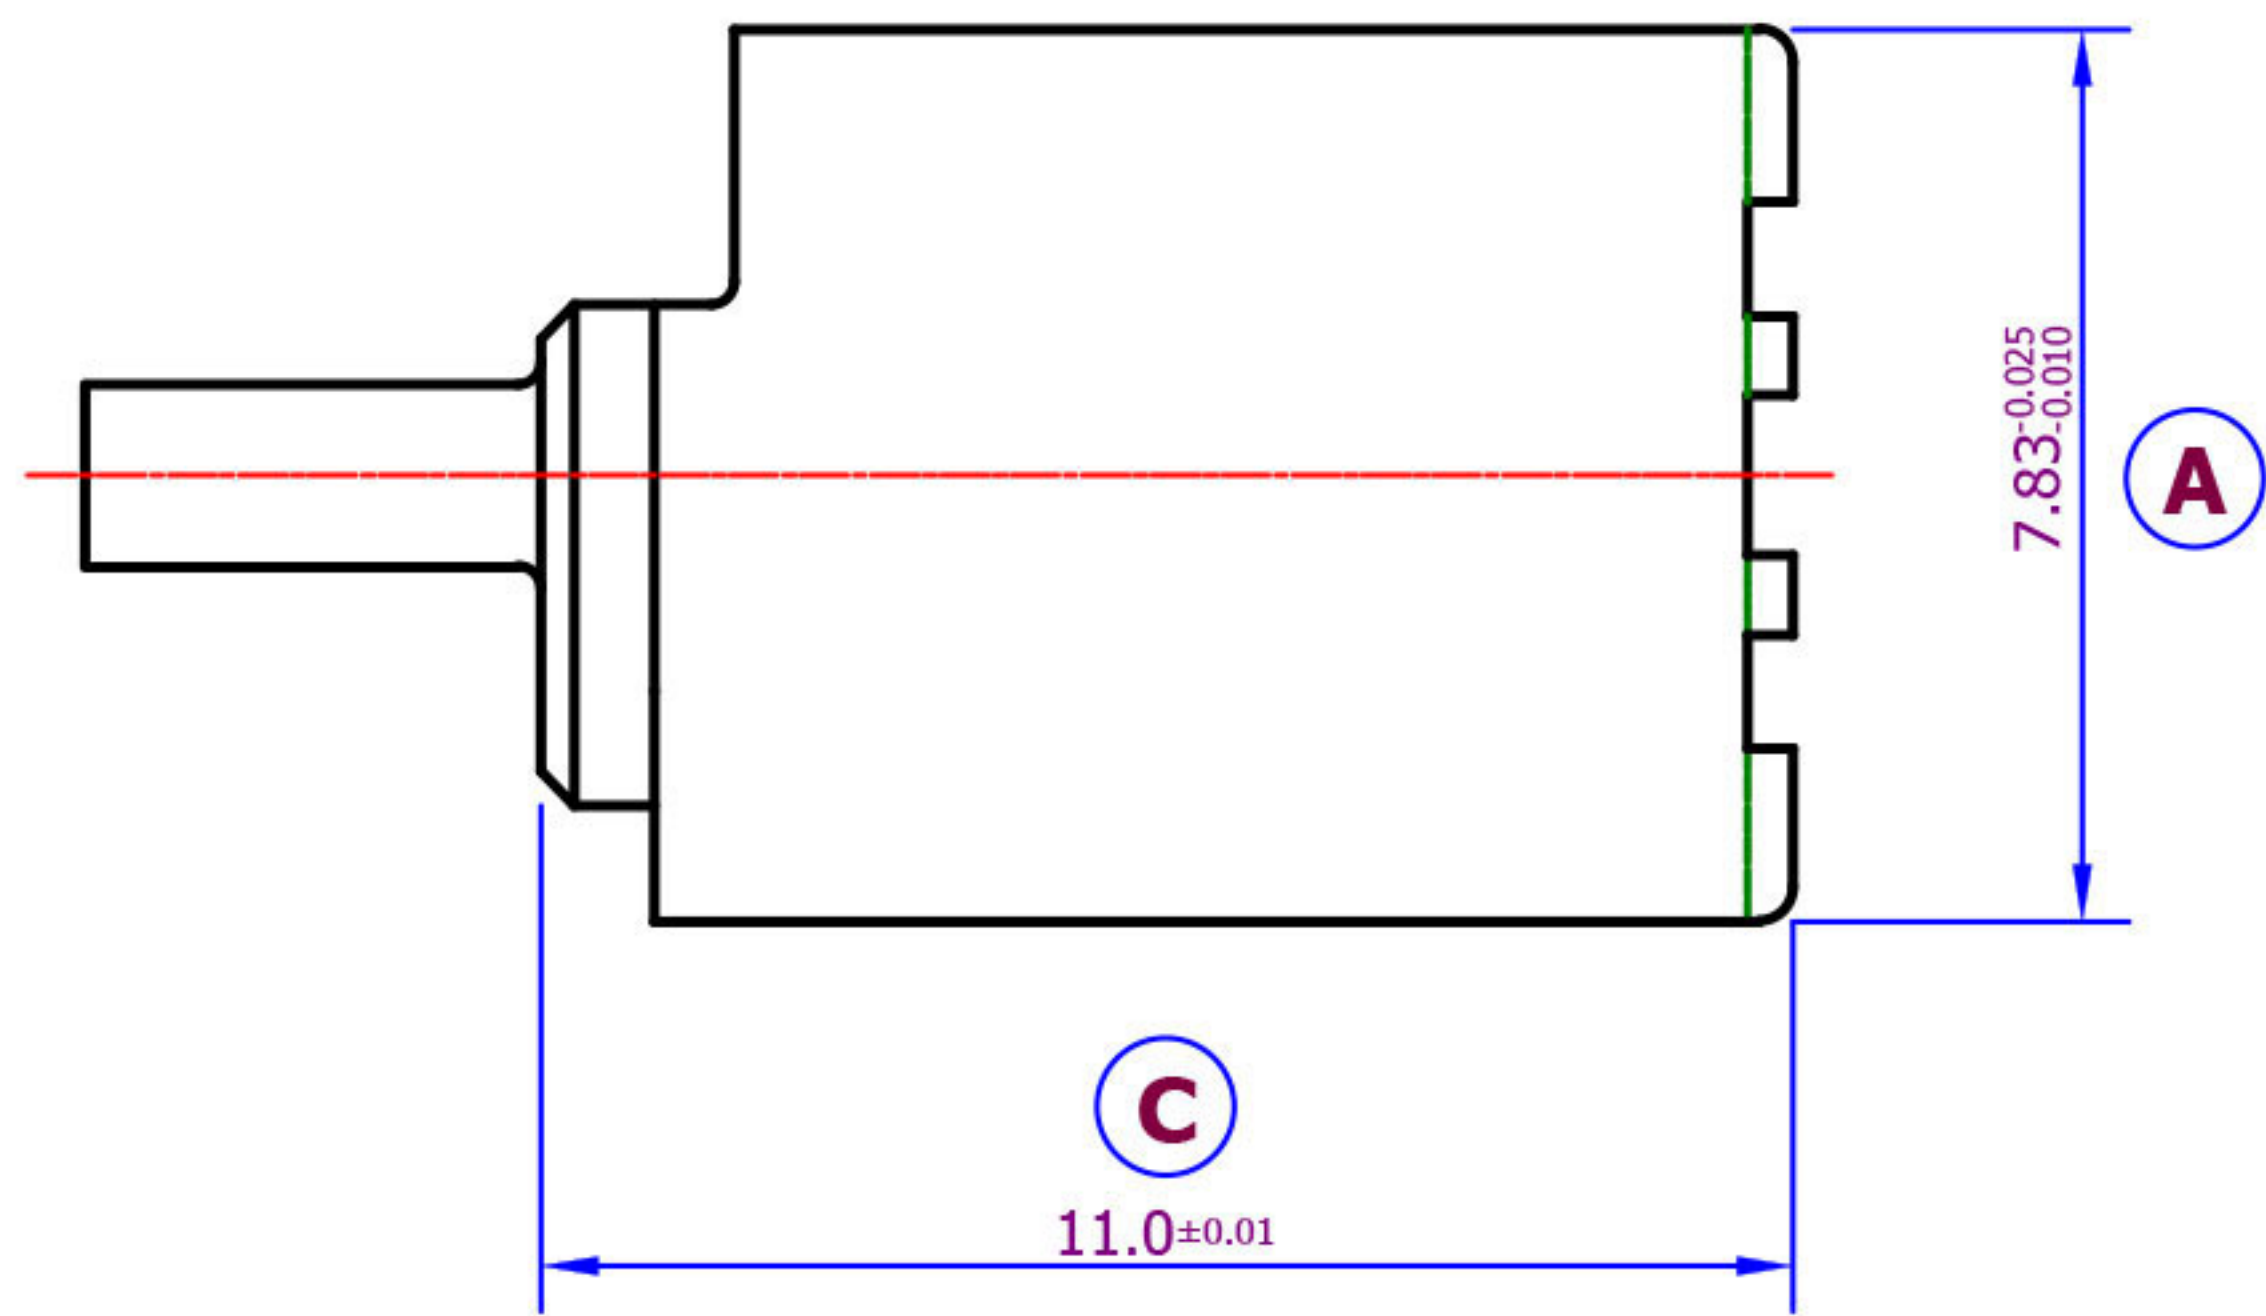

All chamfer C0.2

▽ )

Chip Size:12.219 x 8.787  
Step : 3