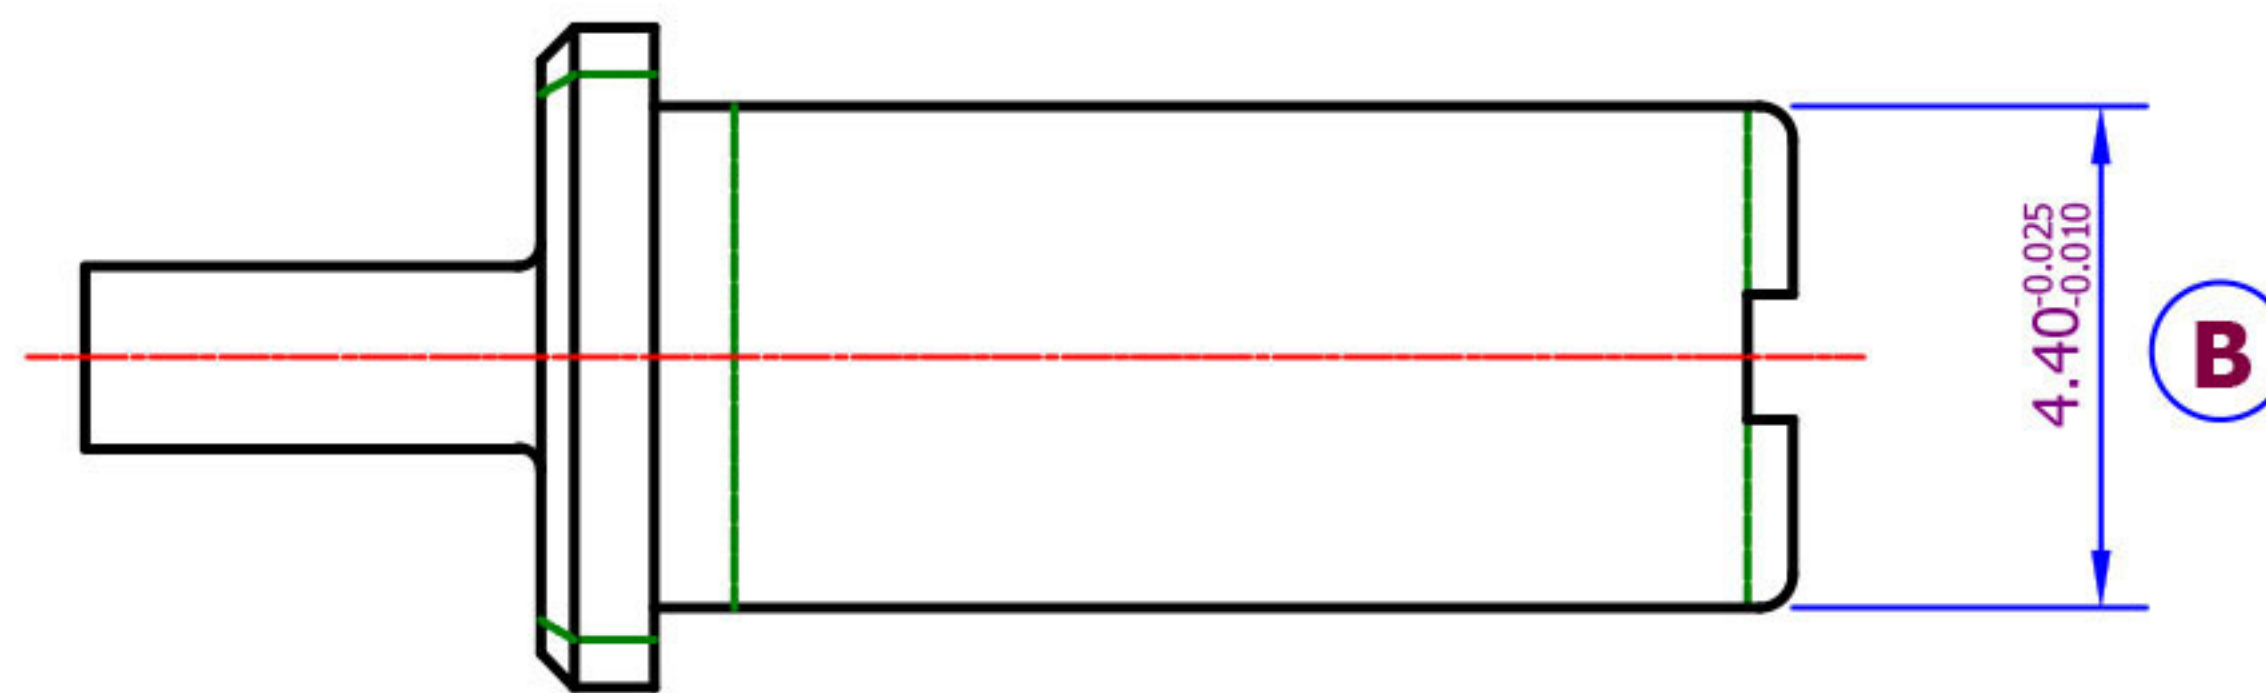

All chamfer C0.2

▽ )

Chip Size:12.219 x 8.787  
Step : 3